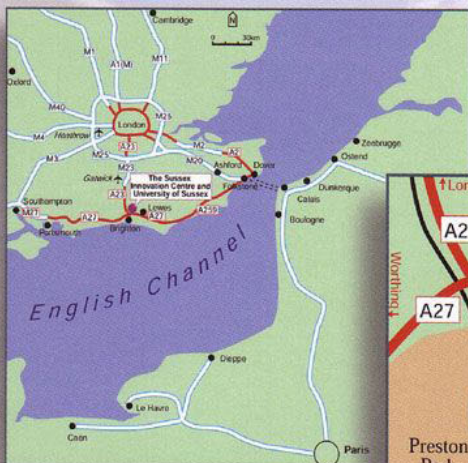

# TRAVEL INFORMATION

## From London

Turn off the A23 onto the A27 sign posted for Lewes. Follow signs for University of Sussex.

## From East/West

From A27 follow signs for University of Sussex.

## BY AIR

London Gatwick airport is 40 minutes away by train or car and serves all major national and international destinations.