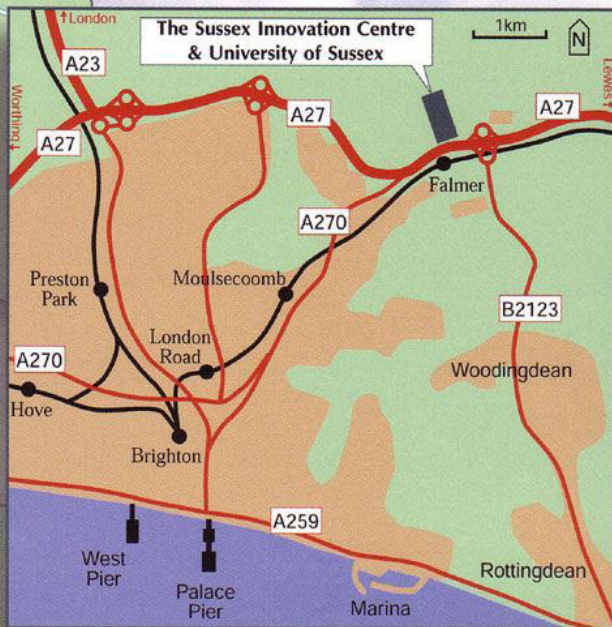

# TRAVEL INFORMATION

## BY CAR

The Sussex Innovation Centre is located within the campus of the University of Sussex, which is on the A27 at Falmer between Brighton and Lewes.

## From London

Turn off the A23 onto the A27 sign posted for Lewes. Follow signs for University of Sussex.

## From East/West

From A27 follow signs for University of Sussex.