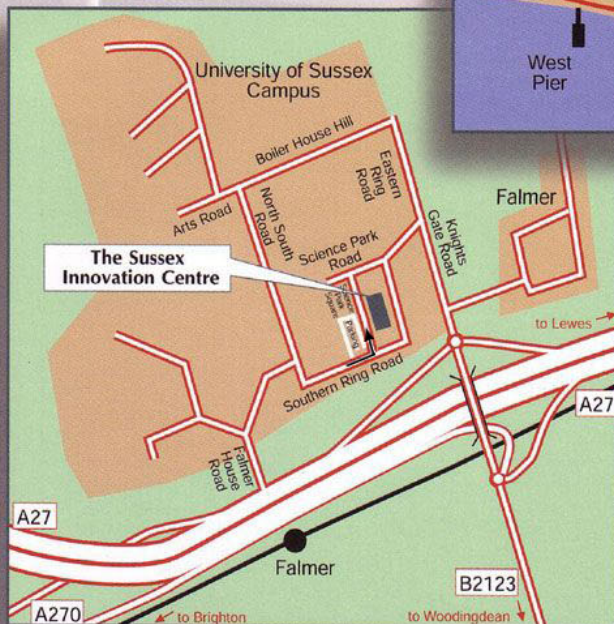

## BY CAR

The Sussex Innovation Centre is located within the campus of the University of Sussex, which is on the A27 at Falmer between Brighton and Lewes.

## From London

Turn off the A23 onto the A27 sign posted for Lewes. Follow signs for University of Sussex.

## From East/West

From A27 follow signs for University of Sussex.

## BY BUS

A regular service throughout the day runs from Brighton Town Centre, picking up at Churchill Square and The Old Steine.